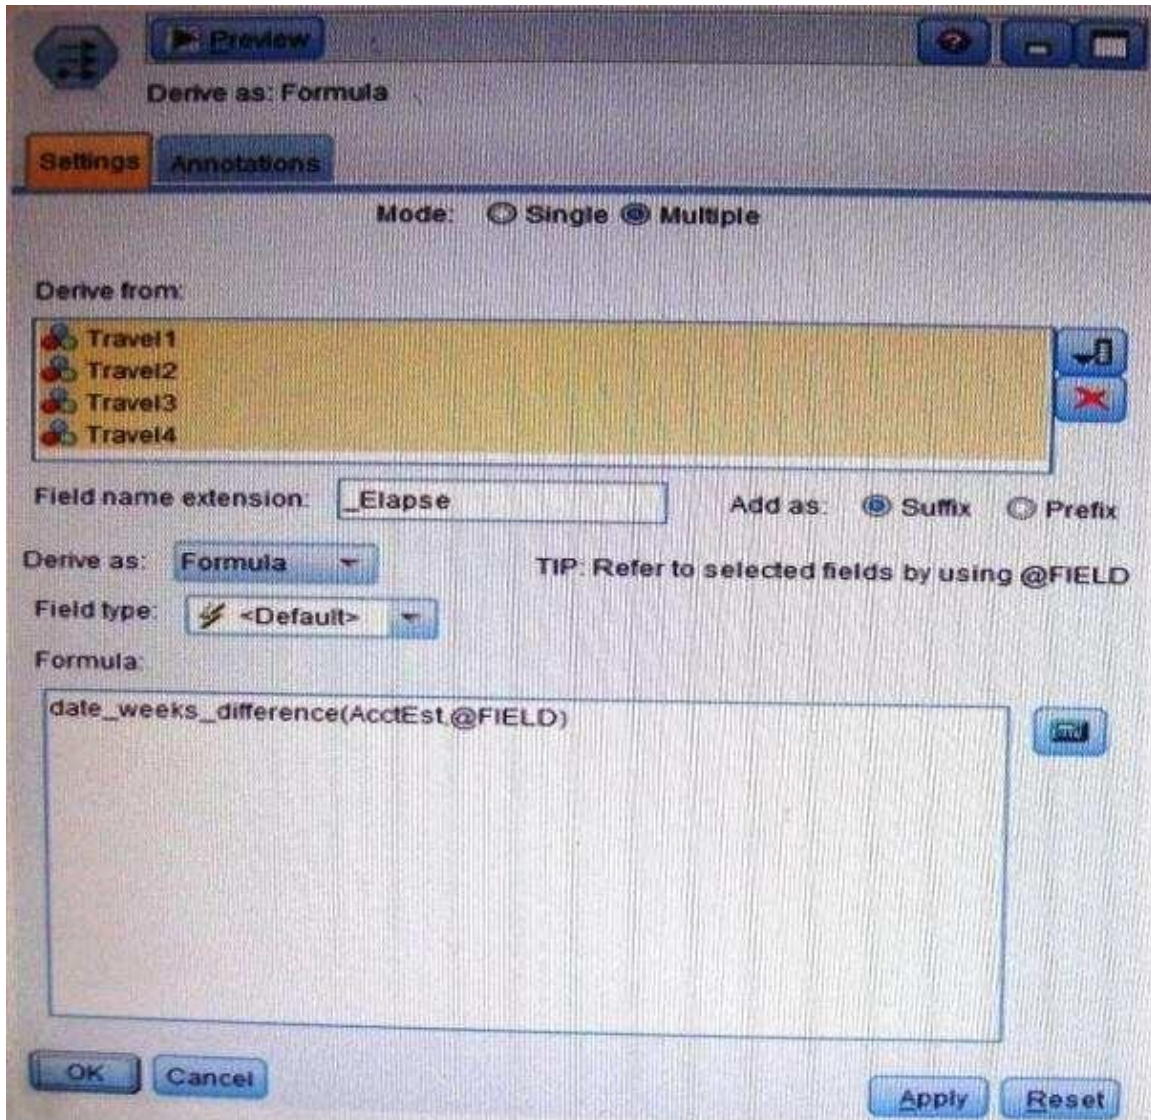

Vendor: SPSS

Exam Code: IBMSPSSMBPDA

Exam Name: IBM SPSS Modeler - Business Partner Data
Analyst Associate Exam

Version: DEMO

QUESTION 1

Which fields are created by this Derive dialog?

- A. Three fields representing the difference between Travel-1 and each of other Travel fields.
- B. No operation will be performed because the express is invalid.
- C. Four fields representing the difference in weeks between AcctEst and each of the travel fields.
- D. A field representing the difference between AcctEst and the global @ FIELD value.

Answer: C

QUESTION 2

A prison system has historical data on prison inmates and wants to find what factors are related to recidivism (return to prison). What type of model would be used?

- A. Segmentation model
- B. Classification model

- C. Association model
- D. Anomaly model

Answer: B

QUESTION 3

Which node is used to read data from a comma delimited text file?

- A. Var. File
- B. Data Collection
- C. Fixed File
- D. Statistics File

Answer: A